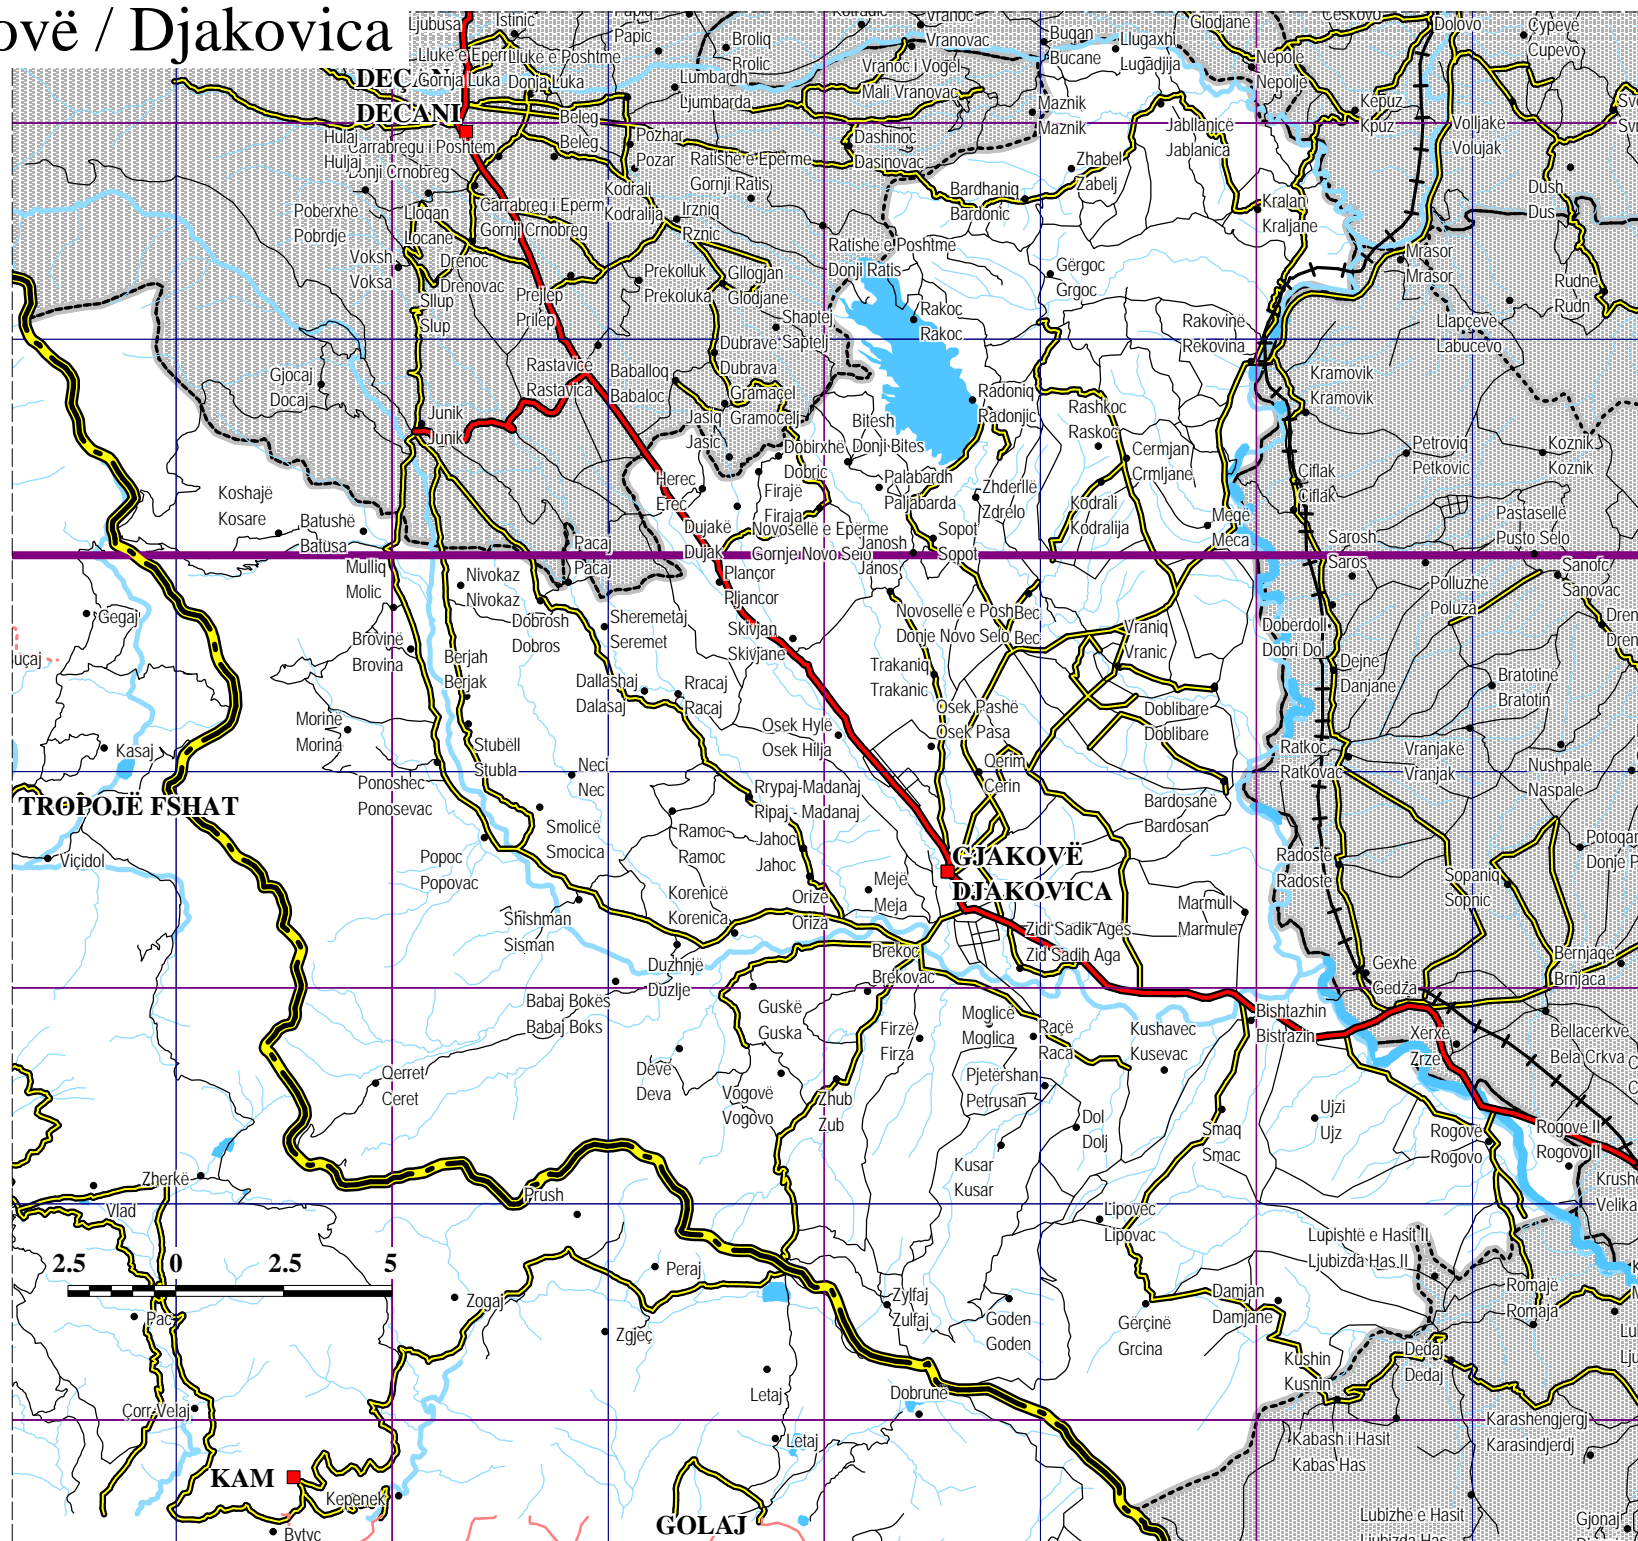

Gjakovë / Djakovica

- Municipal capital
- Village / Settlement
- International Border
- Republic Border
- Provincial Border
- Municipal boundary
- 5 km Grid
- First Category
- Second
- Third
- Railway
- Water bodie
- River
- Stream

Scale
1:175,000
Kilometers

X:\Maps\Workspaces\Simple Maps\20 Gjakovë
 Source: WEU, NIMA
 Prishtina, Kosova, February 20, 2001