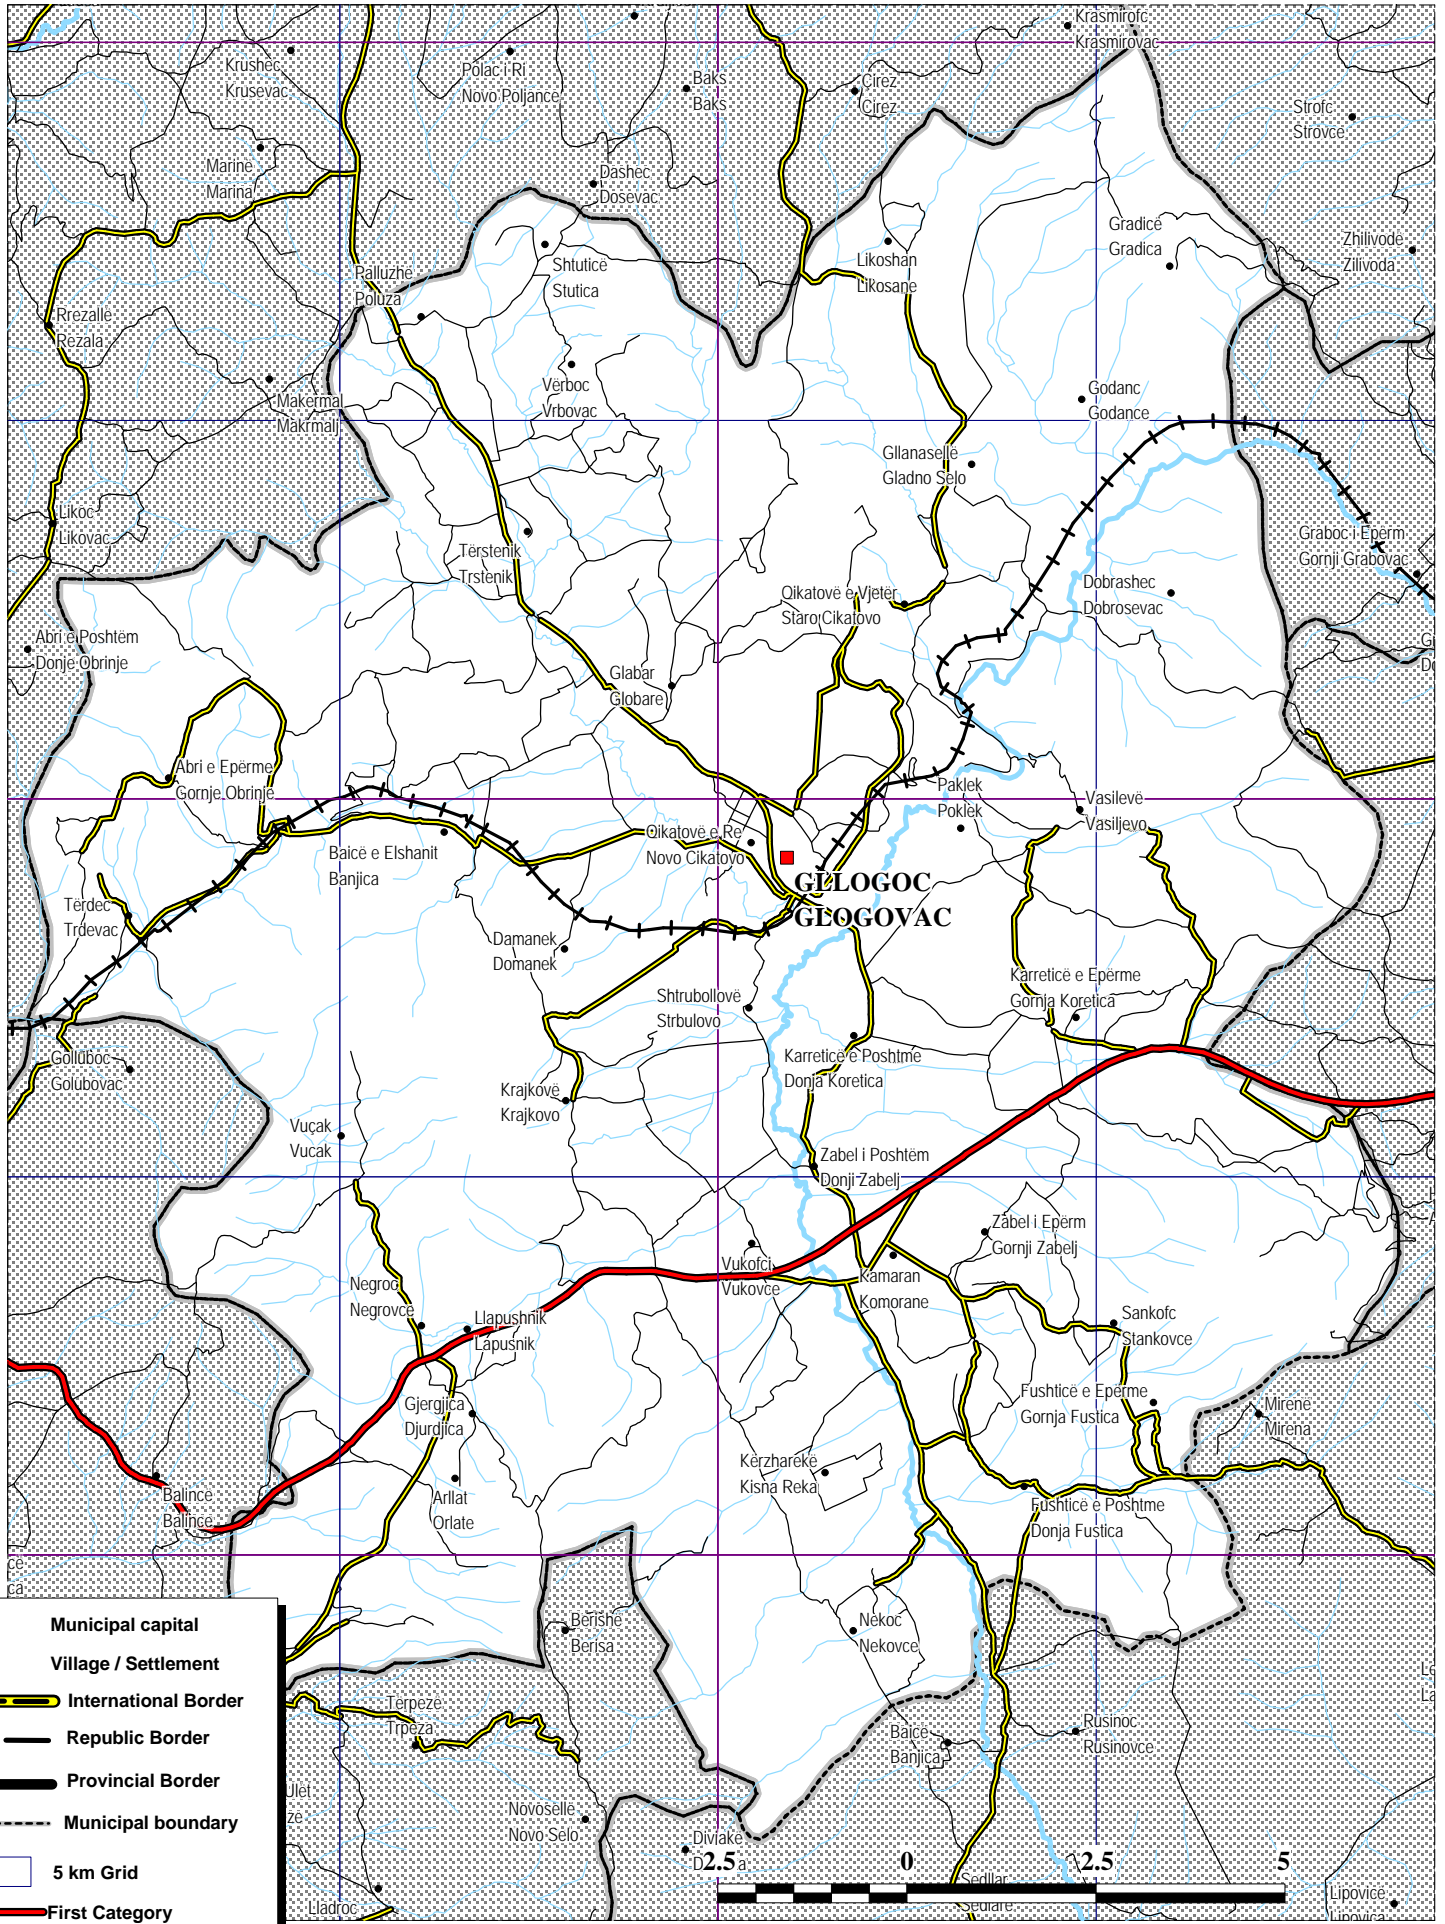

Glogoc / Glogovac

- Municipal capital
- Village / Settlement
- International Border
- Republic Border
- Provincial Border
- Municipal boundary
- 5 km Grid
- First Category
- Second
- Third
- Railway
- Water bodie
- River
- Stream

Kilometers

Scale
1:100,000