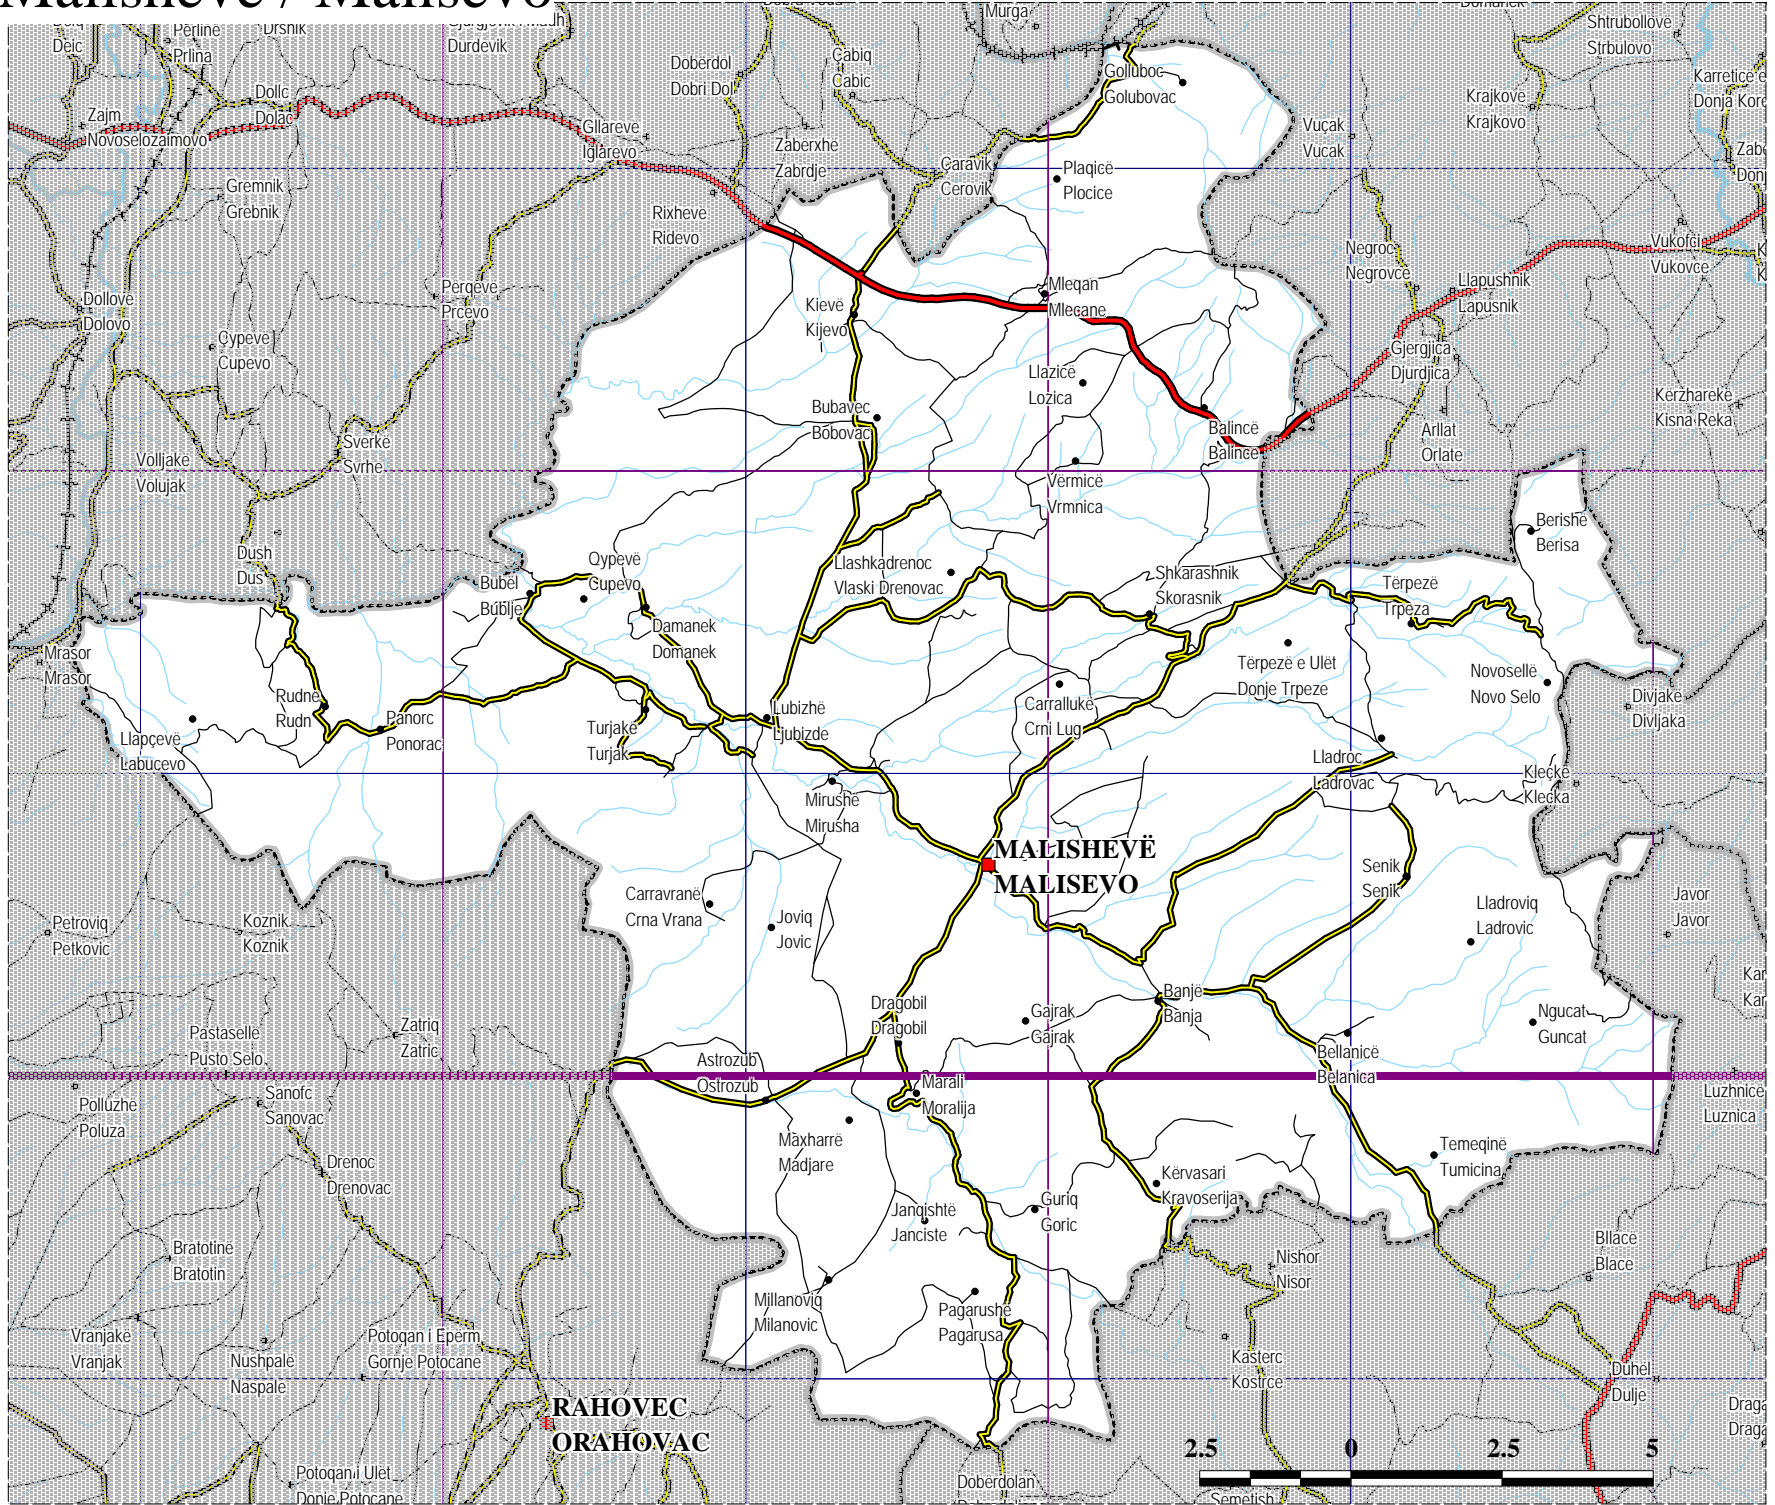

# Malishevë / Malisevo

- **Municipal capital**
- **Village / Settlement**
- International Border**
- Republic Border**
- Provincial Border**
- Municipal boundary**
- 5 km Grid**
- First Category**
- Second**
- Third**
- Railway**
- Water body**
- River**
- Stream**

X:\Maps\Workspaces\Simple Maps\30 Malishevë  
 Source: WEL, NIMA  
 Prishtina, Kosova, February 20, 2001

**Scale**  
**1:125,000**  
**Kilometers**