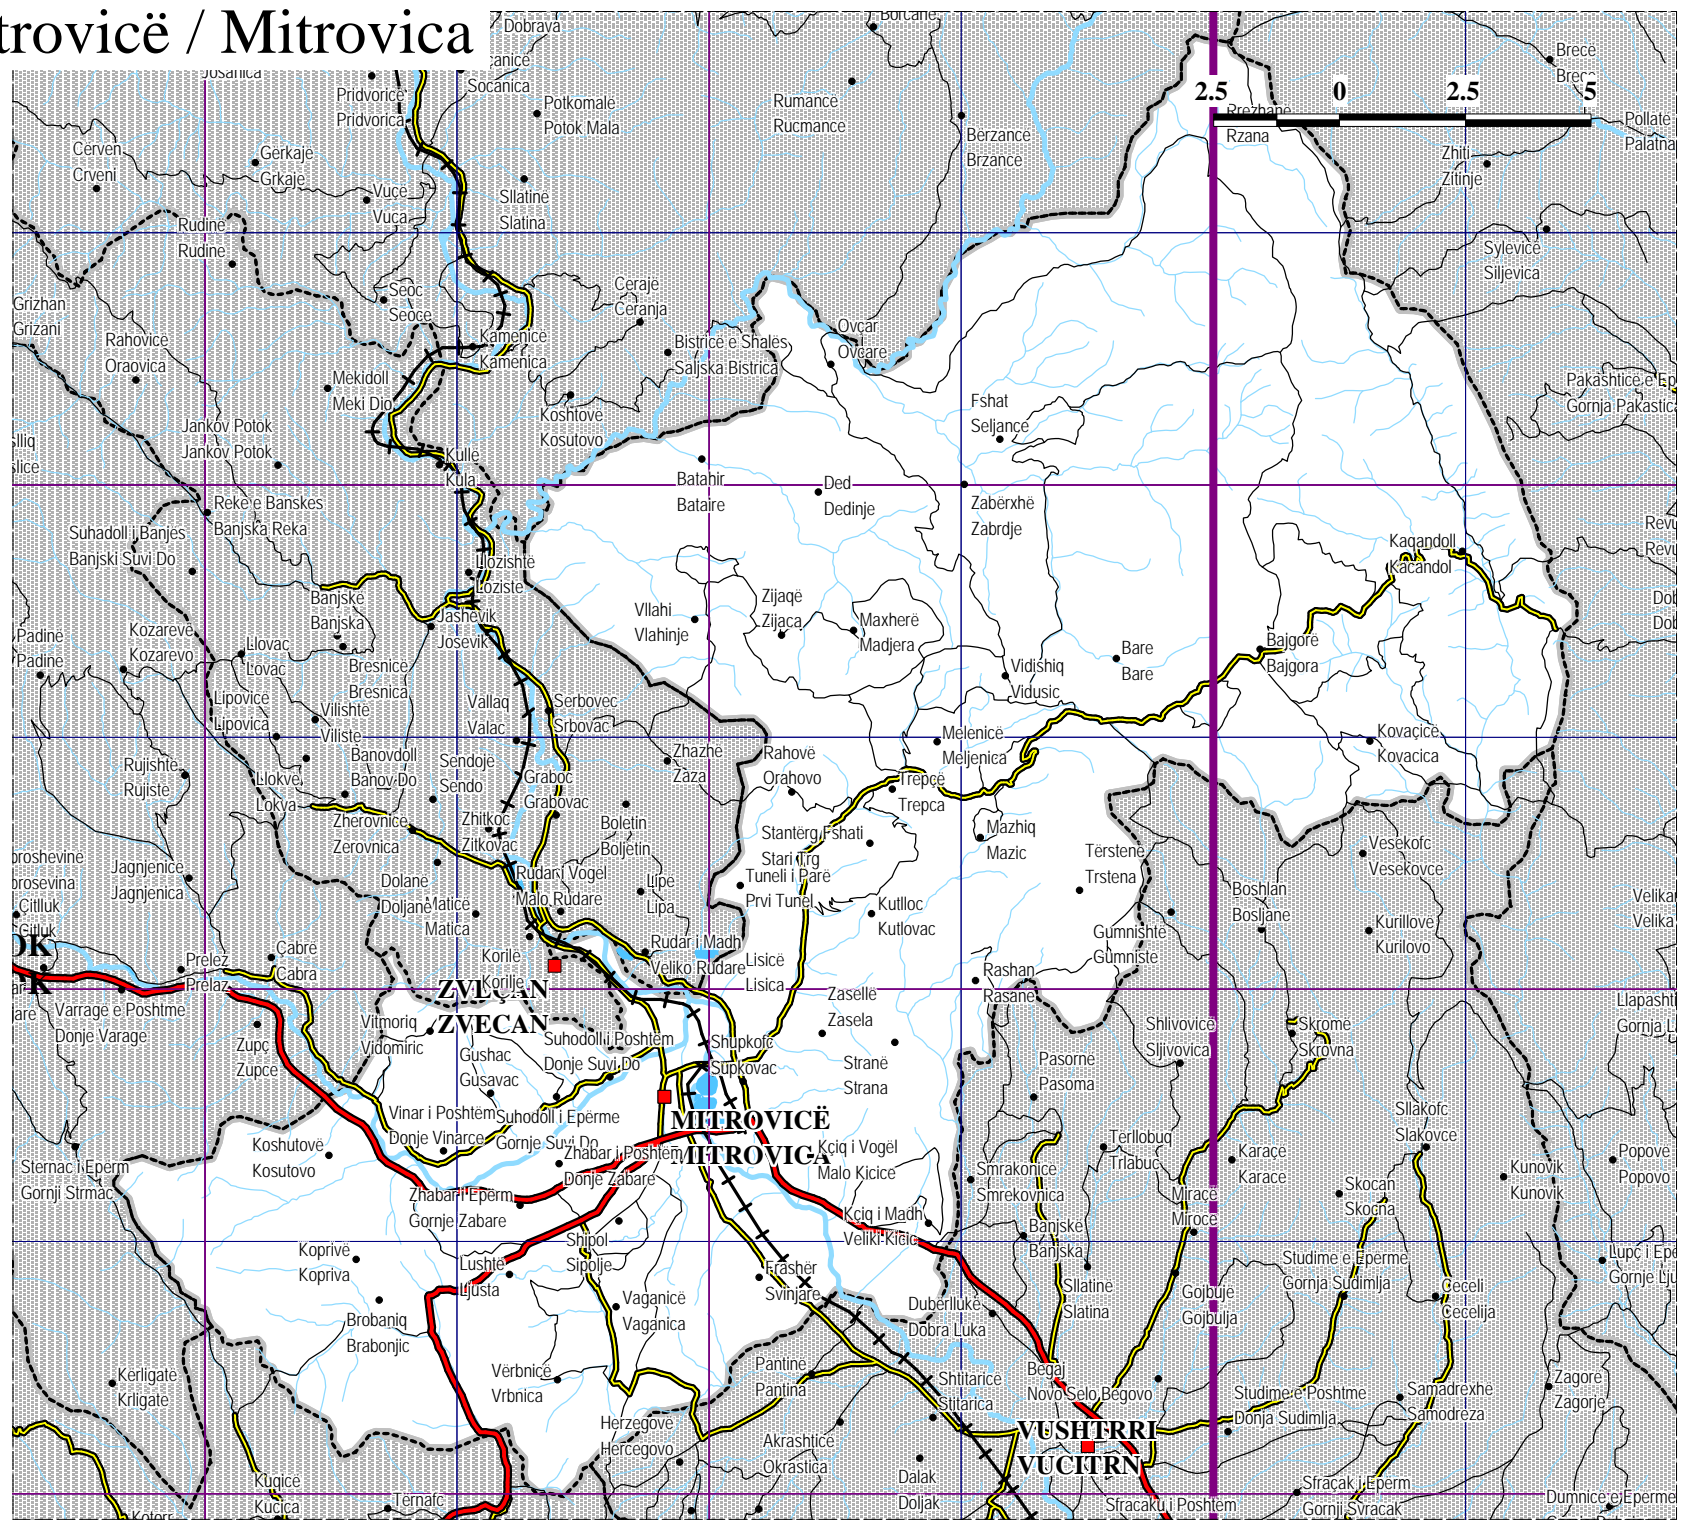

Mitrovicë / Mitrovica

Scale
1:150,000
Kilometers

■	Municipal capital
●	Village / Settlement
	International Border
	Republic Border
	Provincial Border
	Municipal boundary
	5 km Grid
	First Category
	Second
	Third
	Railway
	Water bodie
	River
	Stream