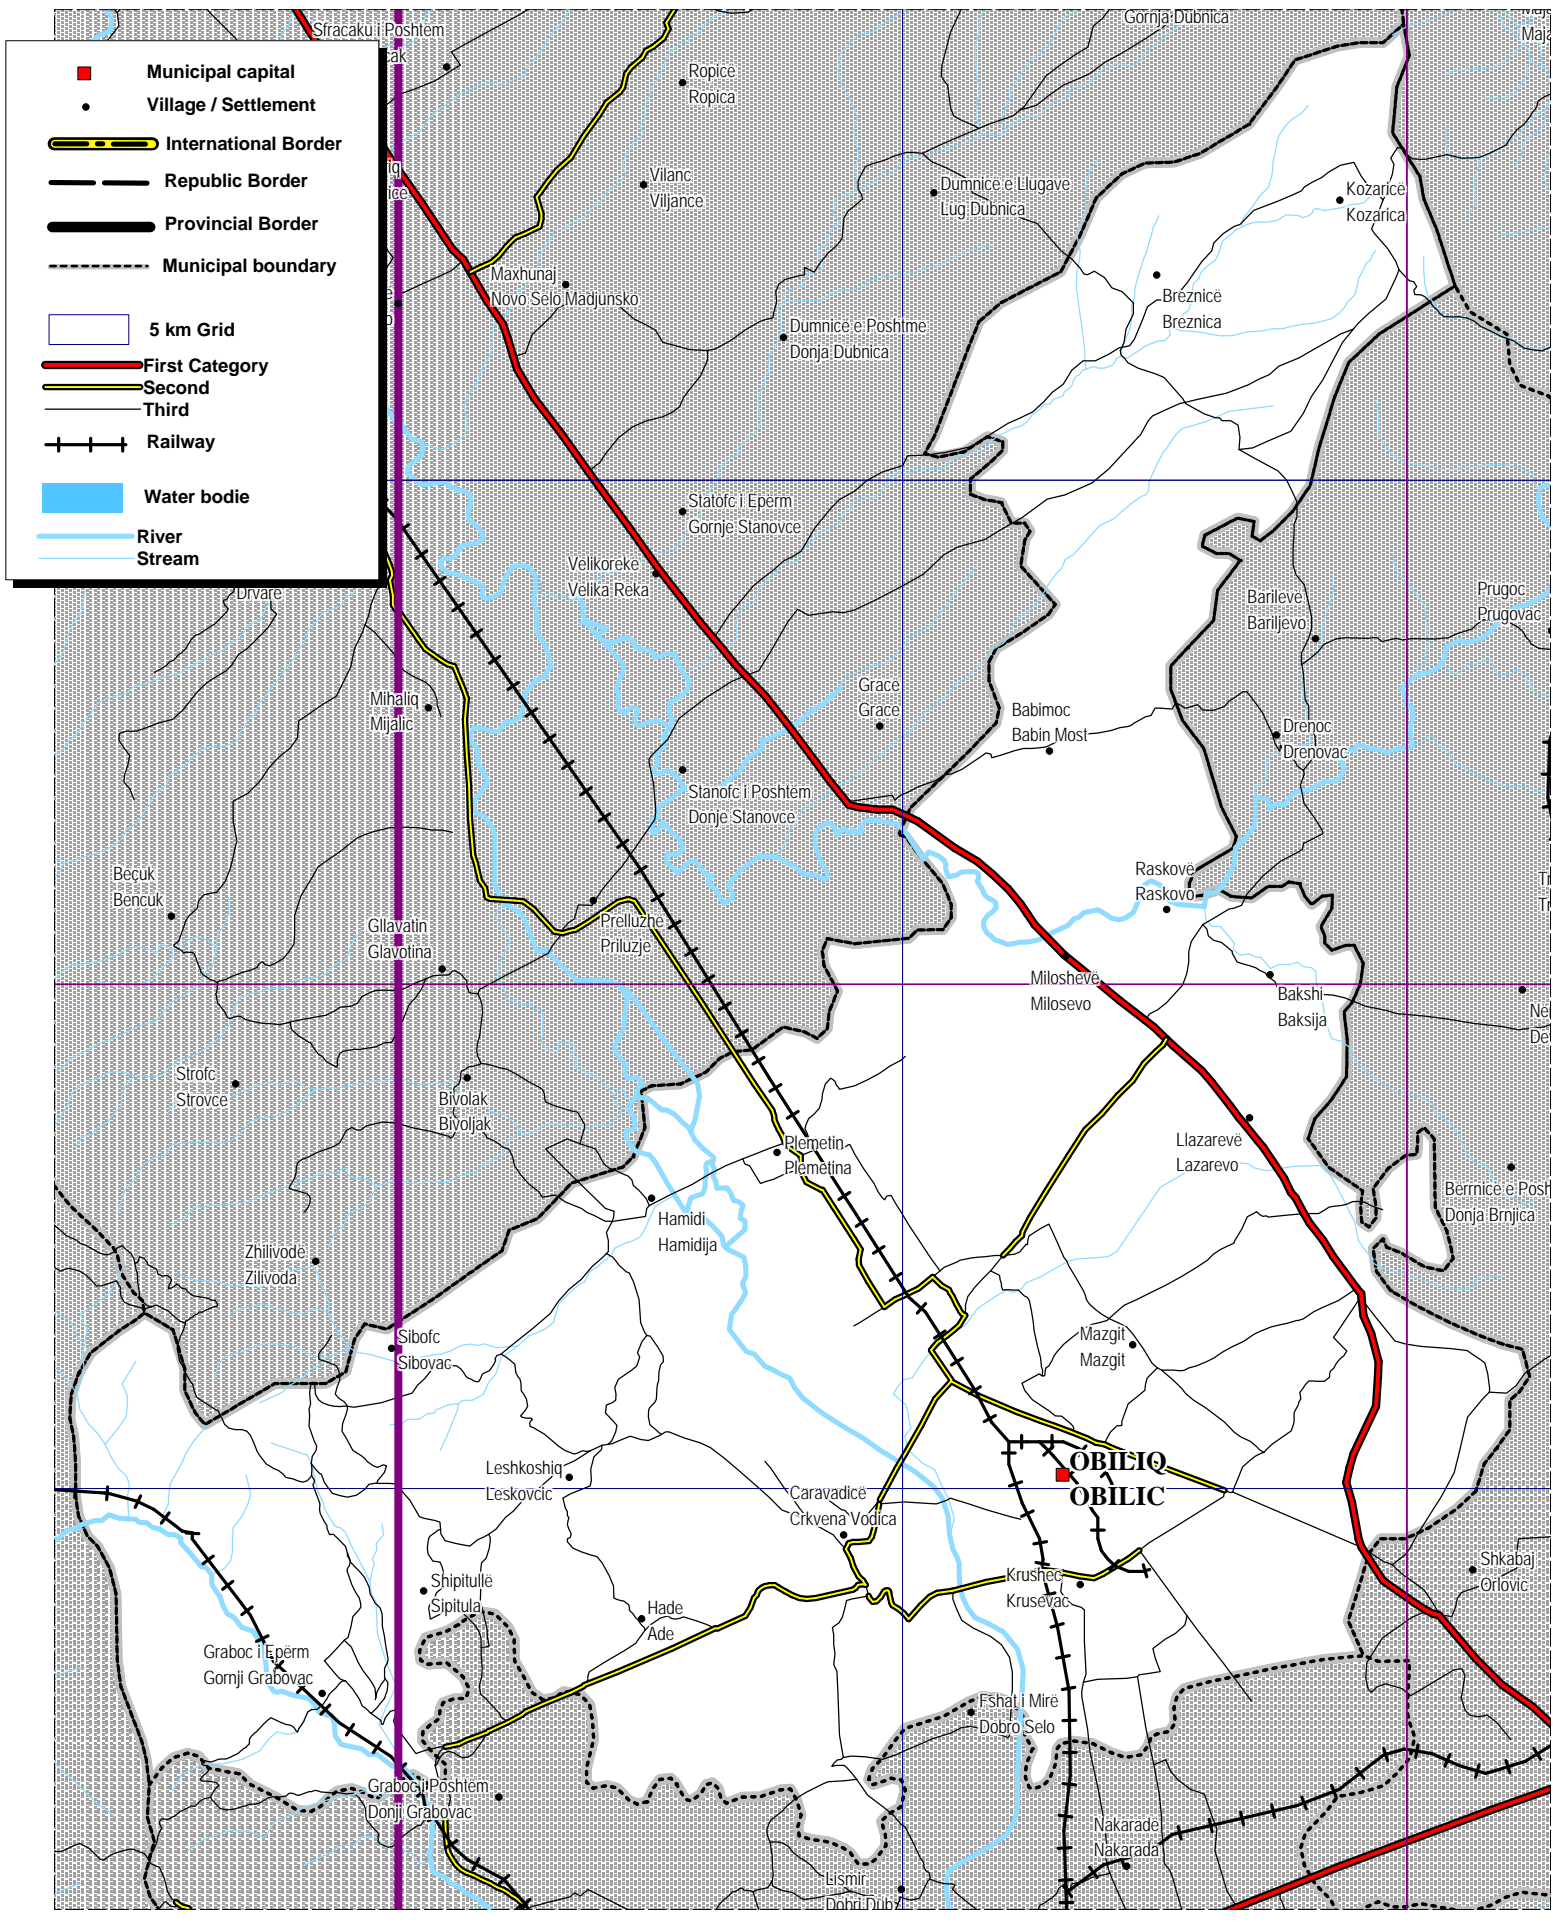

Obiliq / Obilic

Legend

- Municipal capital
- Village / Settlement
- International Border
- Republic Border
- Provincial Border
- Municipal boundary
- 5 km Grid
- First Category
- Second
- Third
- Railway
- Water bodie
- River
- Stream

Kilometers

Scale
1:75,000

X:\Maps\Workspaces\Simple Maps\15 Obilic
Source: WEU, NIMA
Prishtina, Kosova, February 20, 2001