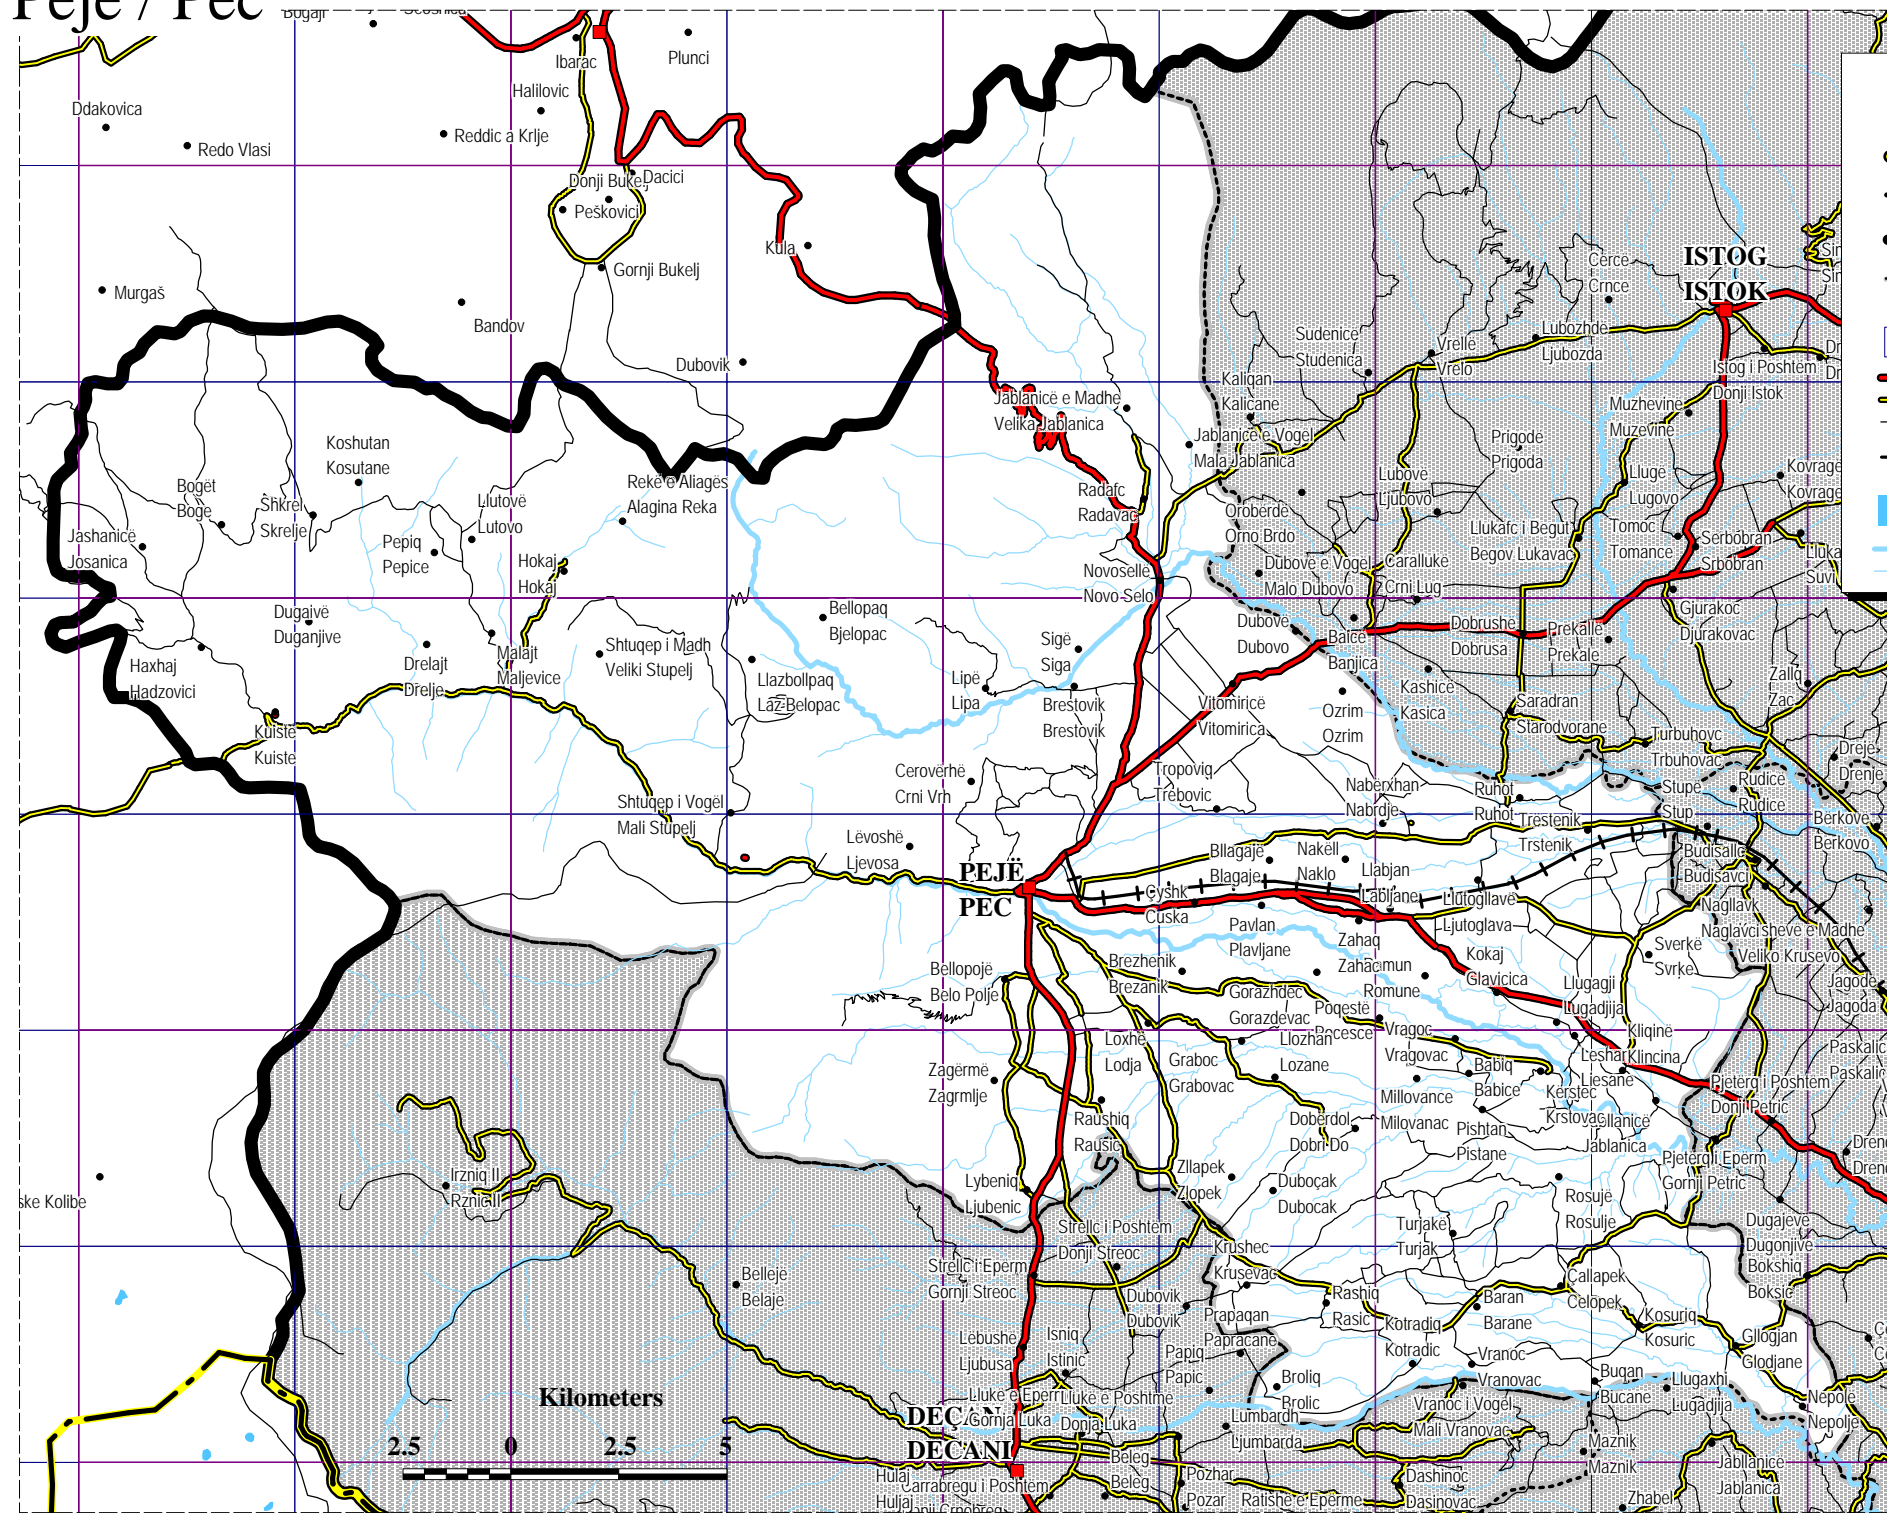

Pejë / Pec

■	Municipal capital
●	Village / Settlement
	International Border
	Republic Border
	Provincial Border
	Municipal boundary
	5 km Grid
	First Category
	Second
	Third
	Railway
	Water bodie
	River
	Stream

X:\Maps\Workspaces\Simple Maps\17 Pejë
 Source: WEL, NIMA
 Prishtina, Kosovo, February 20, 2001

Scale
1:175,000