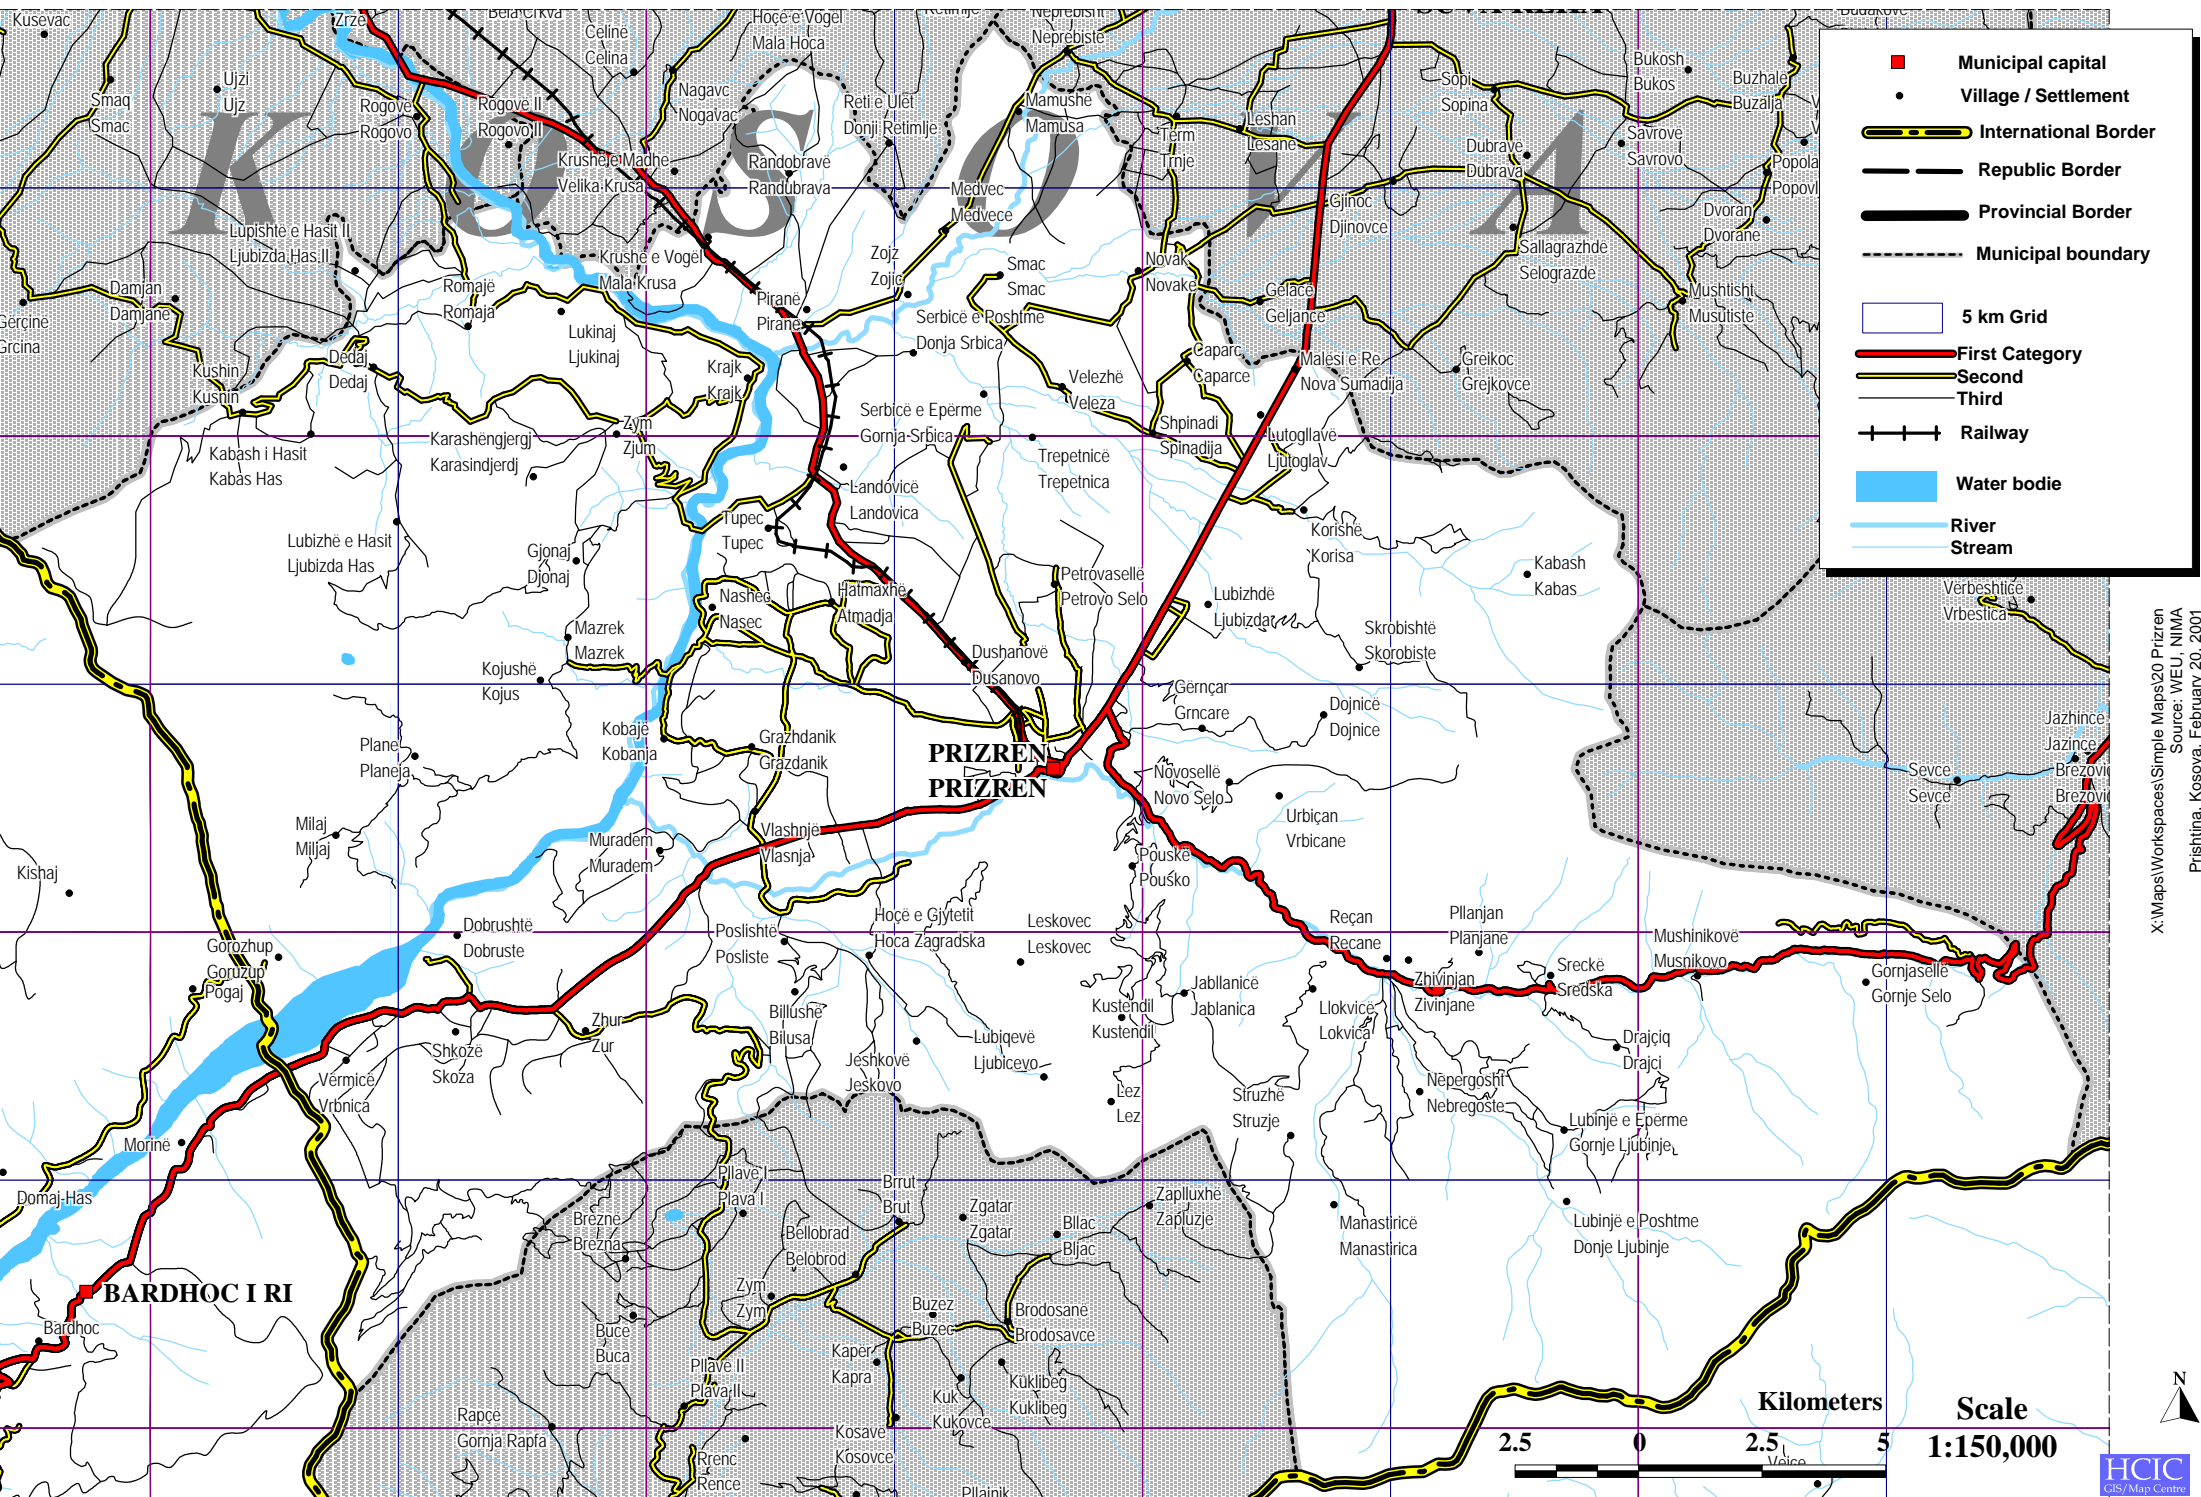

# Prizren / Prizren

X:\Maps\Workspaces\Simple Maps\20 Prizren  
 Source: WIEU, NIMA  
 Prishtina, Kosova, February 20, 2001