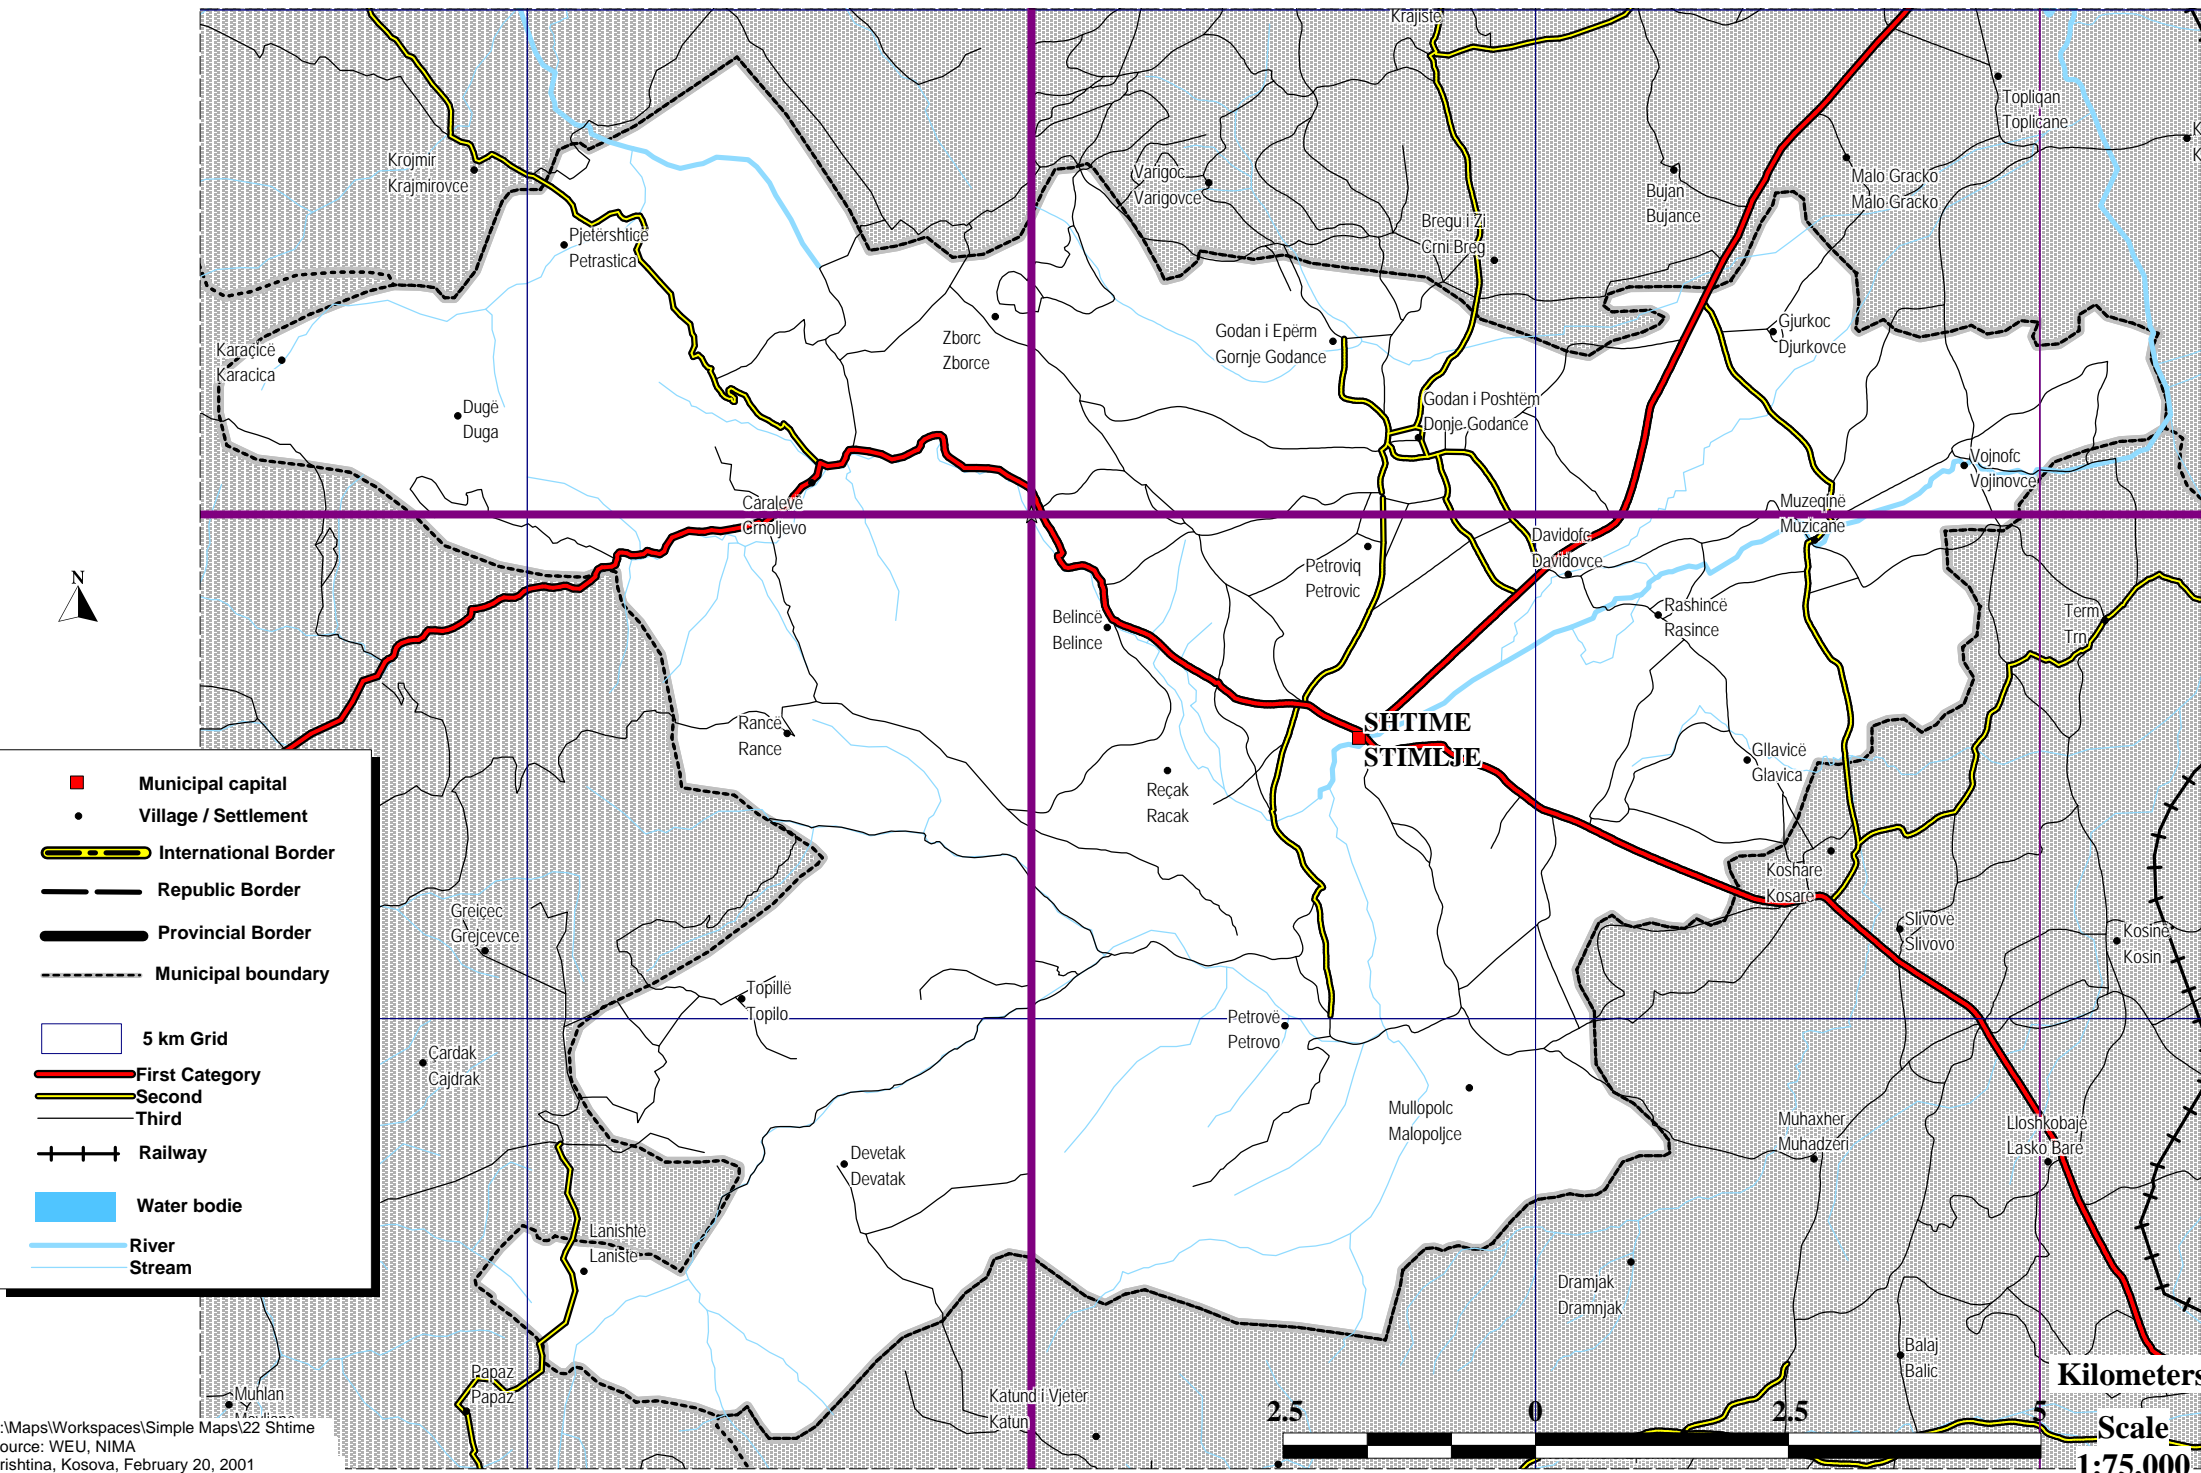

Shtime / Stimlje

X:\Maps\Workspaces\Simple Maps\22 Shtime
 Source: WEU, NIMA
 Prishtina, Kosova, February 20, 2001