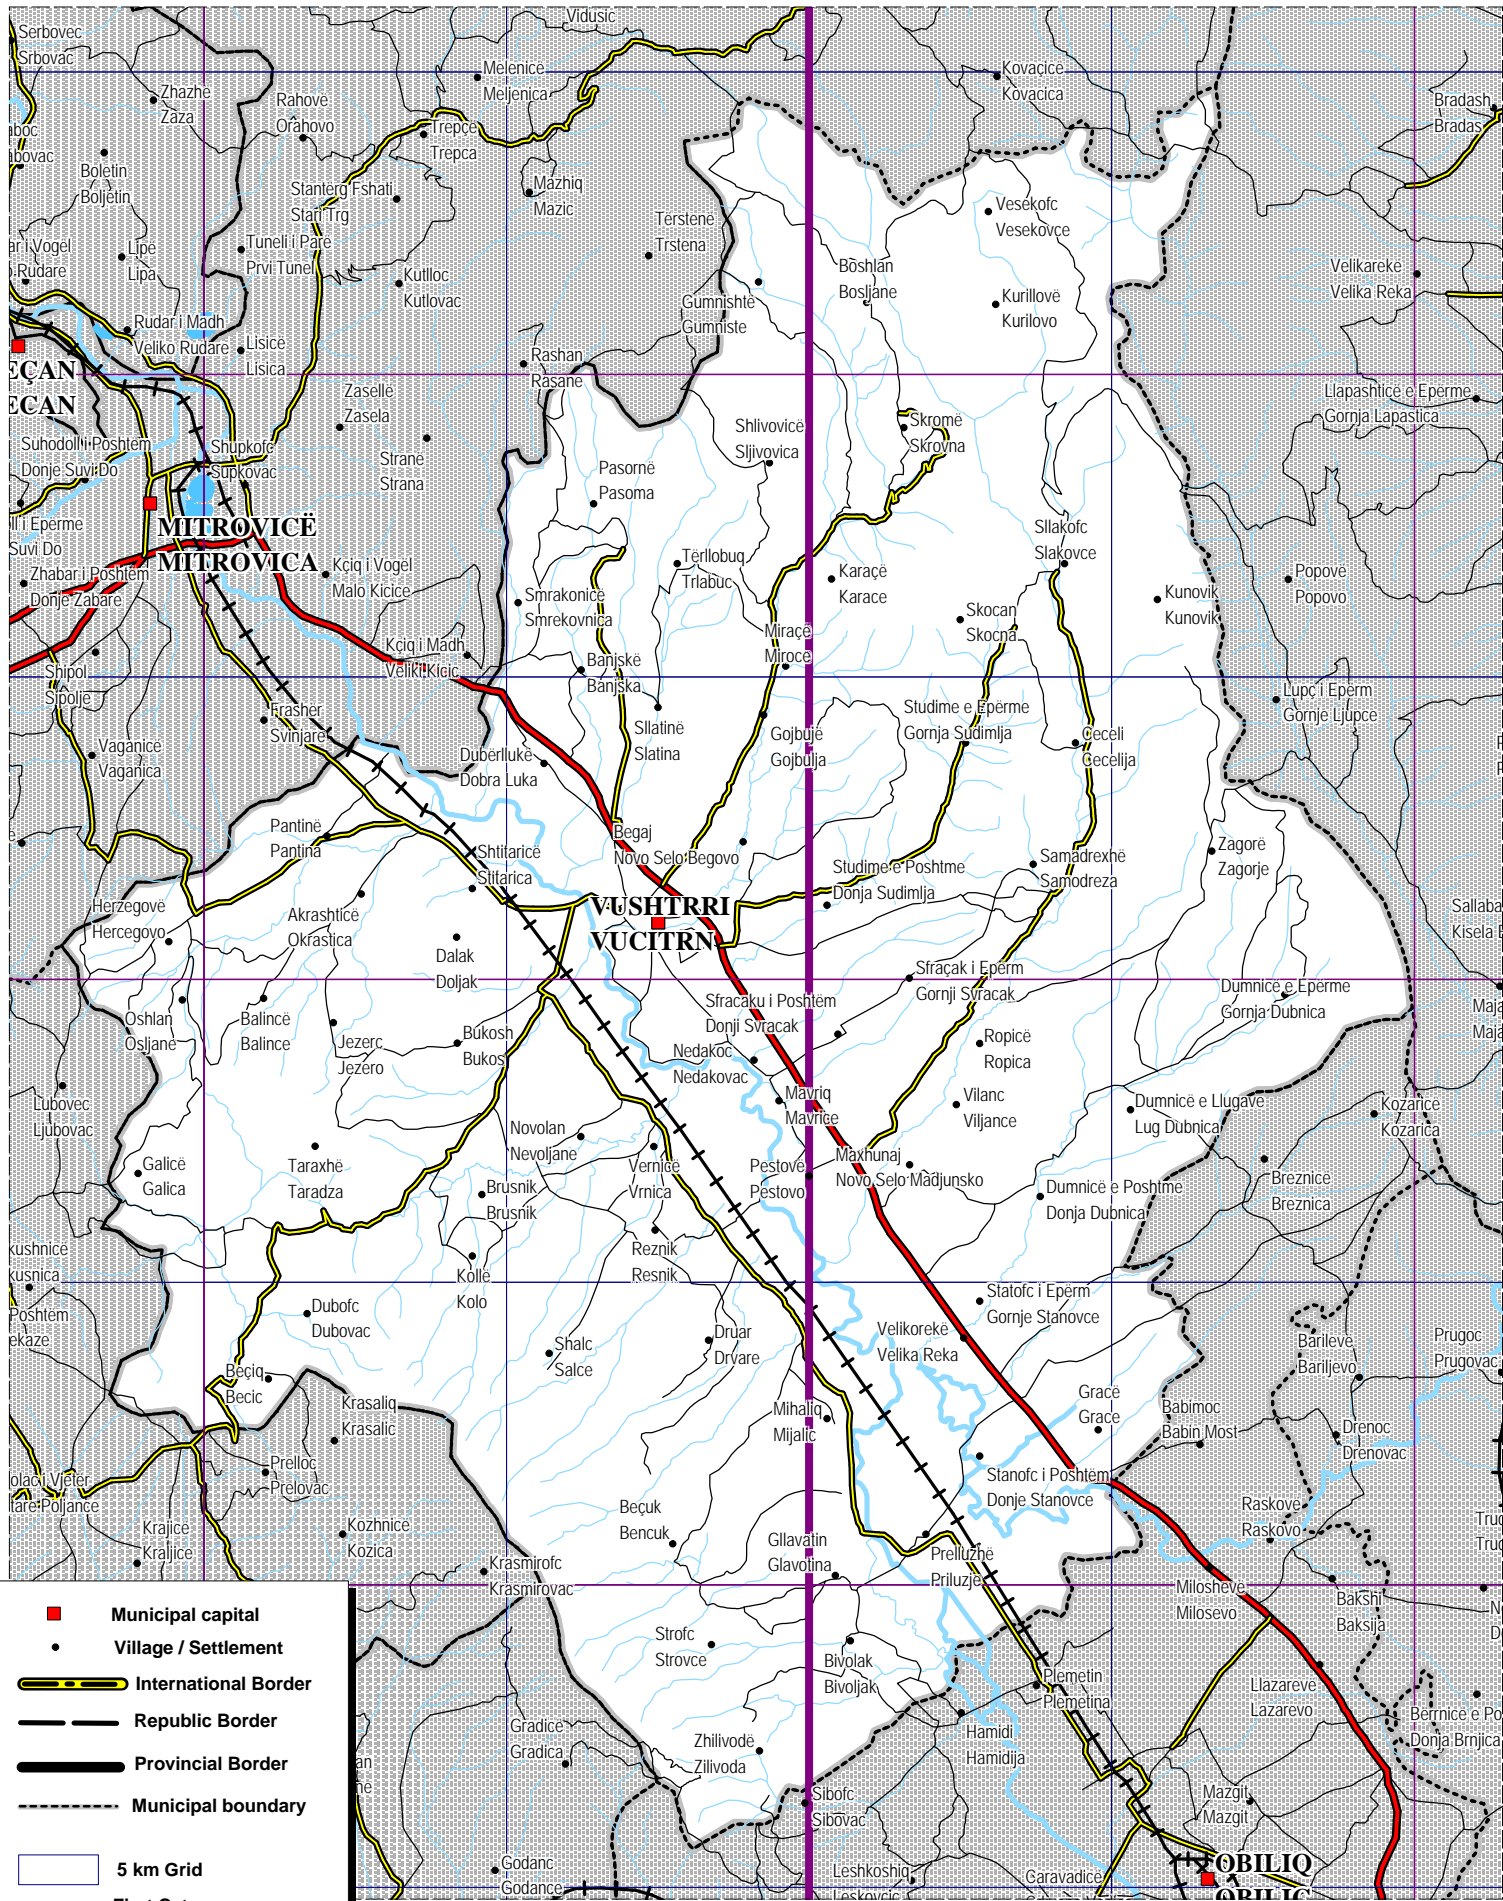

Vushtrri / Vucitrn

- **Municipal capital**
- **Village / Settlement**
- International Border**
- Republic Border**
- Provincial Border**
- Municipal boundary**
- 5 km Grid**
- First Category**
- Second**
- Third**
- Railway**
- Water bodies**
- River**
- Stream**

Kilometers

Scale
1:125,000

X:\Maps\Workspaces\Simple Maps\27 Vushtrri
Source: WEU, NIMA
Prishtina, Kosova, February 20, 2001