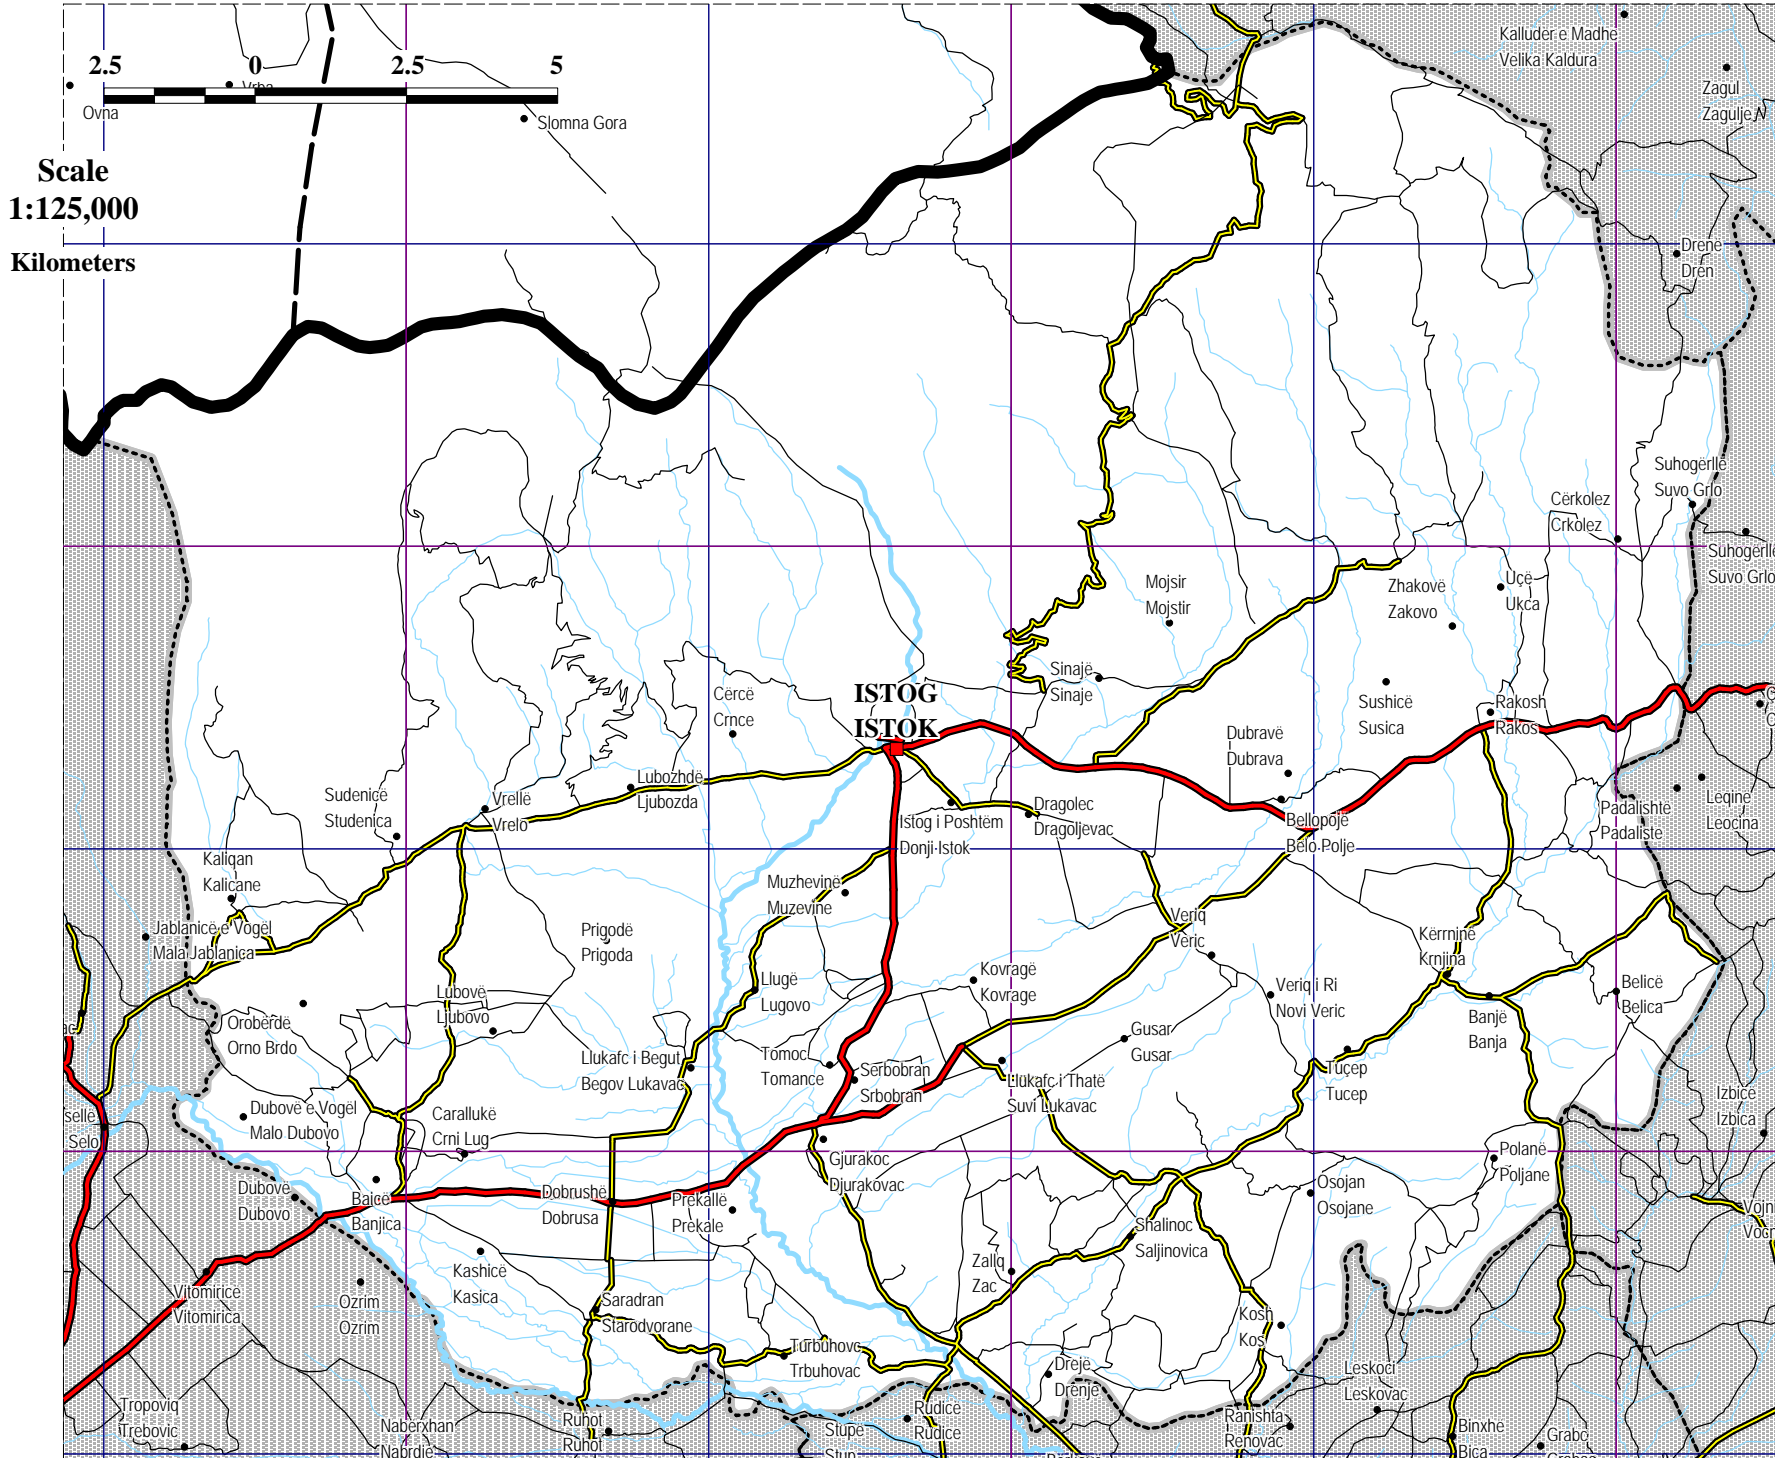

Istog / Istok

- Municipal capital
- Village / Settlement
- International Border
- Republic Border
- Provincial Border
- Municipal boundary
- 5 km Grid
- First Category
- Second
- Third
- ++ Railway
- Water bodie
- River
- Stream

X:\Maps\Workspaces\Simple Maps\06 Istog
 Source: WEGU, NINA
 Prishtina, Kosovo, February 20, 2001